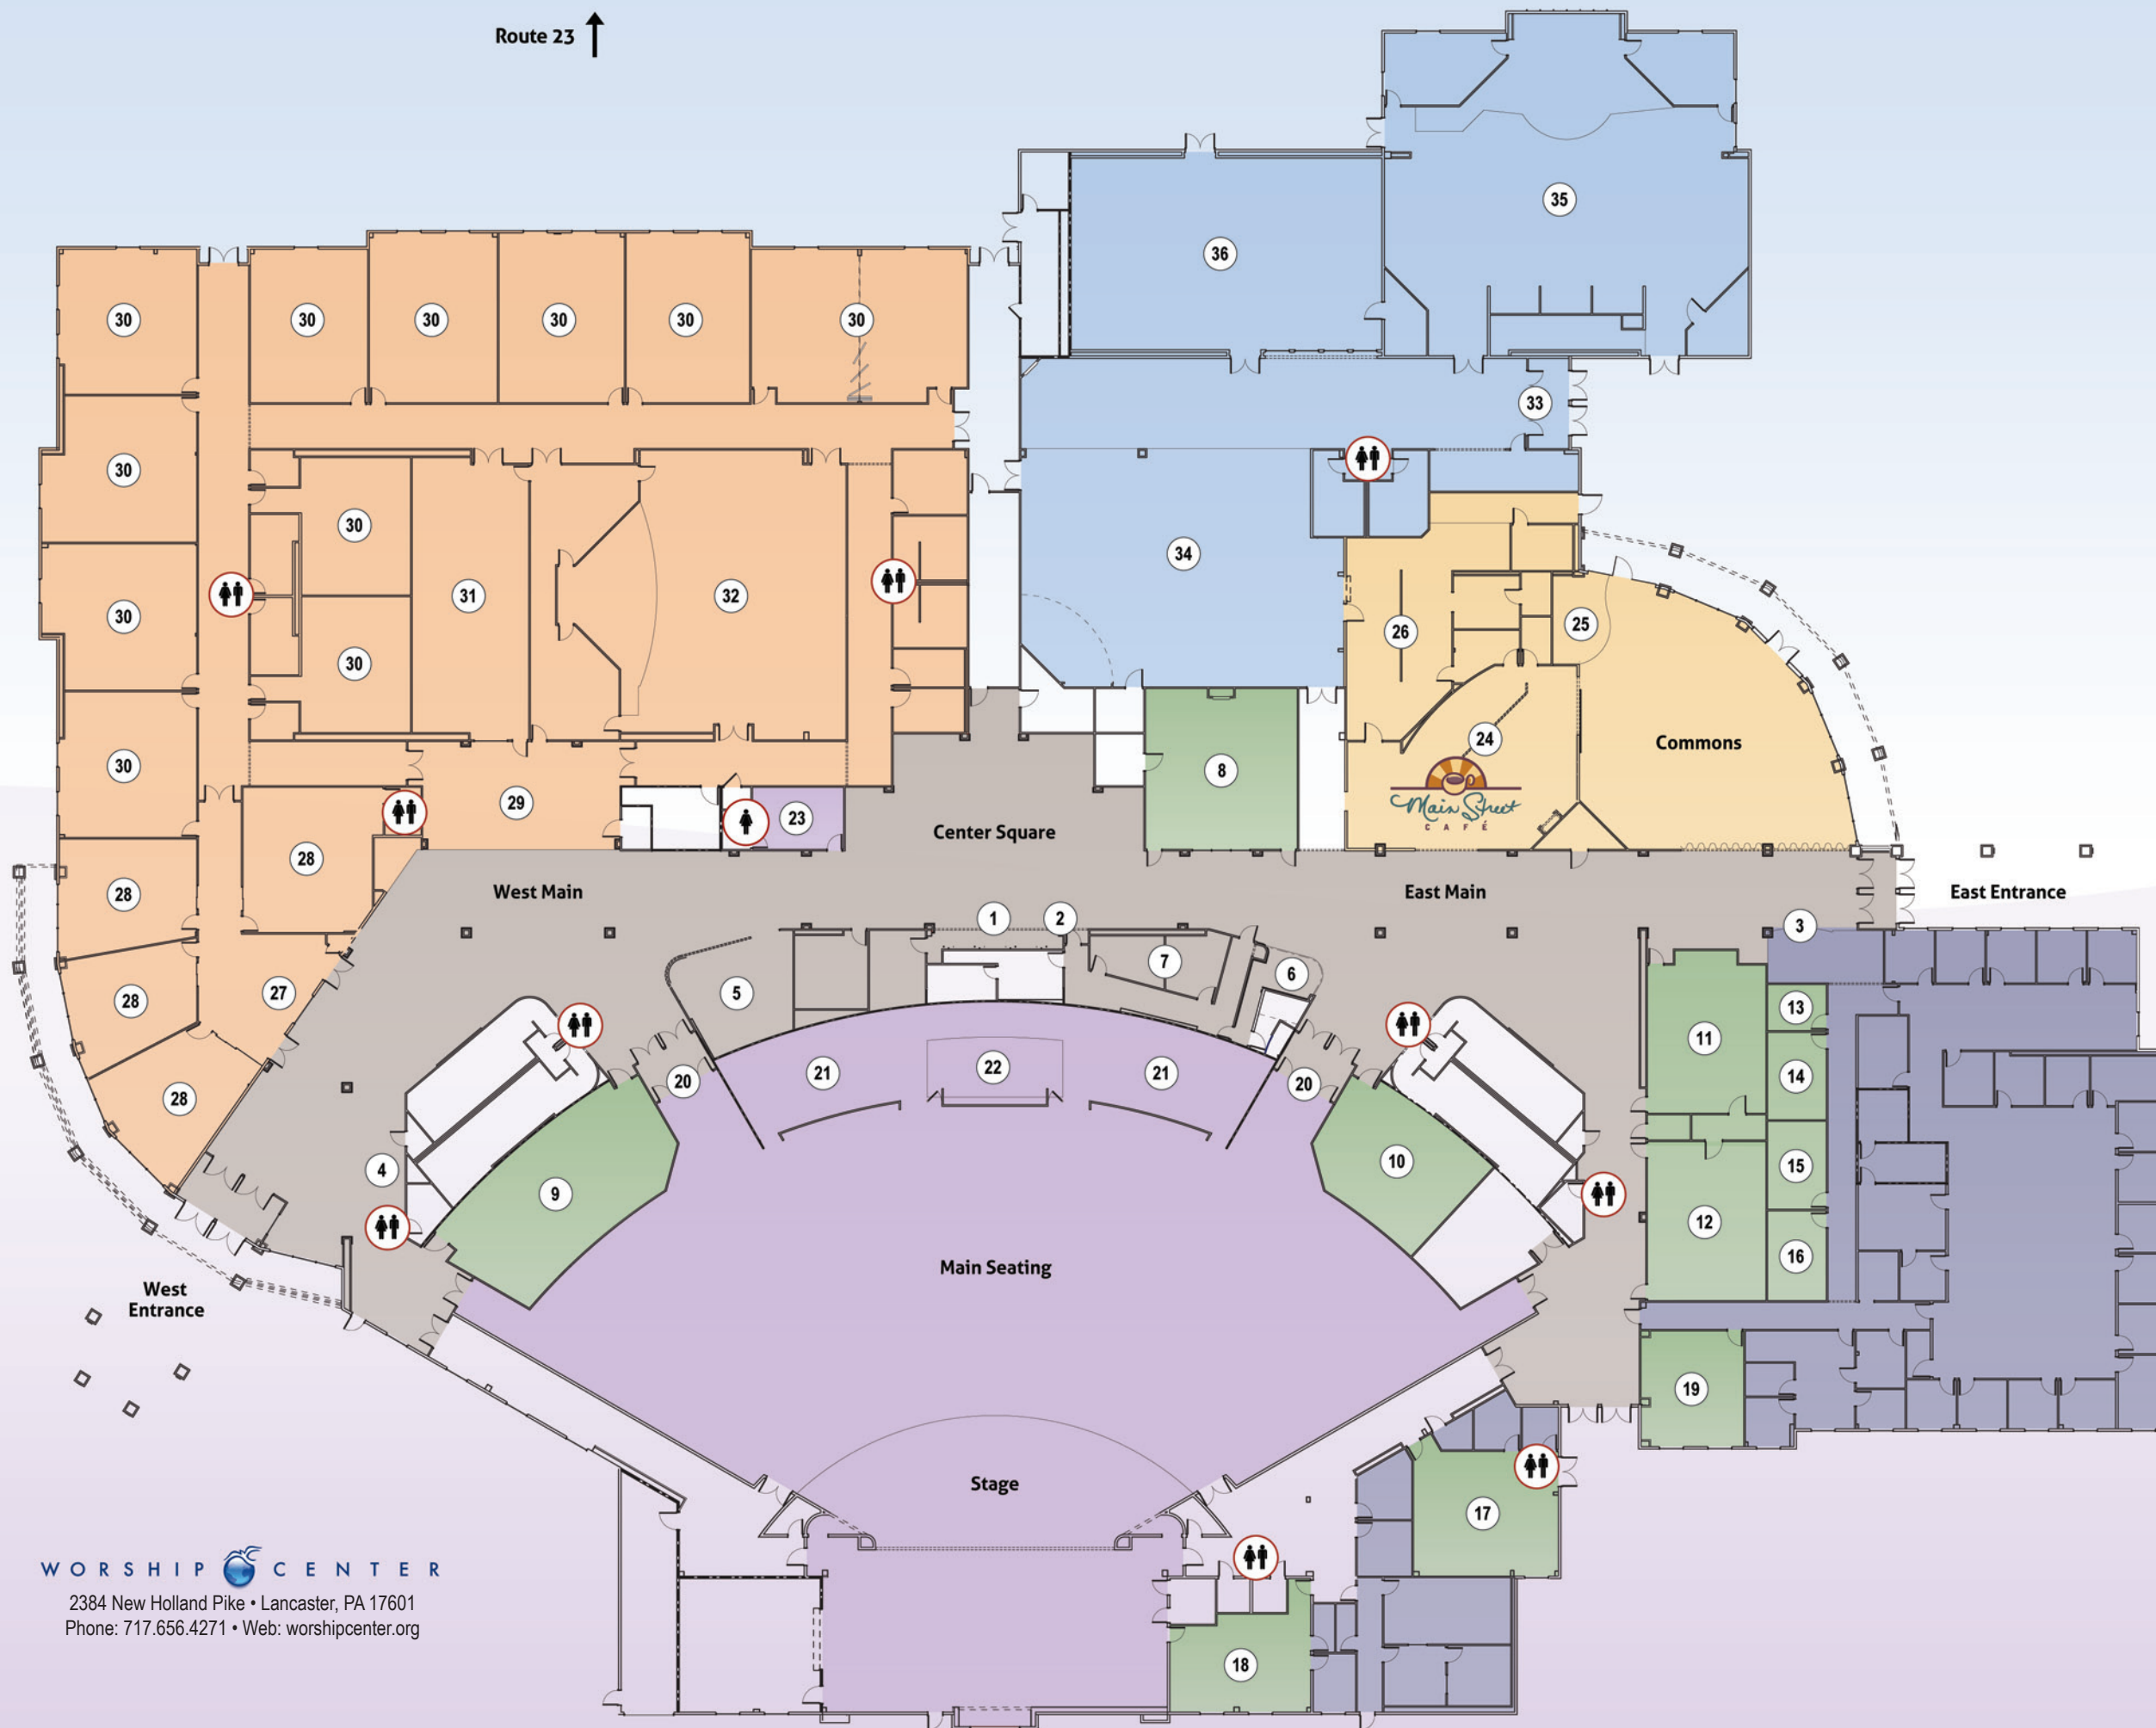

Route 23 ↑

**WORSHIP CENTER**  
 2384 New Holland Pike • Lancaster, PA 17601  
 Phone: 717.656.4271 • Web: worshipcenter.org

► **Main Street**

1. Center Square Desk
2. The Mailbox
3. Welcome Center East
4. Welcome Center West
5. Small Groups Resource Center
6. Baptistry
7. Dressing Rooms

► **Meeting Rooms**

8. Fireside
9. Lancaster
10. Leola
11. Legacy
12. Heritage
13. Winter
14. Spring
15. Summer
16. Autumn
17. Prayer Room
18. Practice Room
19. Conference Room

► **Auditorium**

20. Entrances
21. Raised Seating
22. Sound Booth
23. Nursing Mothers' Room

► **Main Street Café**

24. Food Service Counter
25. Kids' Play Area
26. Kitchen

► **Children's Ministry**

27. WC Babies Check-In (Infant-Age 2)
28. WC Babies Classrooms
29. WC Kids Check-In (Age 3-Grade 4)
30. WC Kids Classrooms
31. The Playground
32. The Clubhouse (Auditorium)

► **Student Ministries**

33. Entrance
34. Lounge
35. Auditorium
36. Gymnasium

► **Administrative Offices**